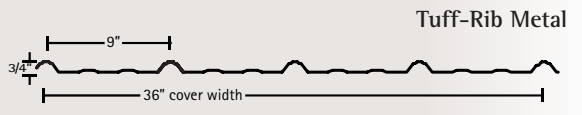

Black

Bright White

Tan

Profiles

Features and Benefits

- Peace of Mind - 40 year limited warranty
- Enhanced Curb Appeal - maintains consistent, attractive appearance over the long haul
- Increased Property Value - protects your investment
- Energy Efficient - reduces heating and cooling costs
- Environmentally-Friendly Choice - made from sustainable materials that are 100% recyclable
- Durable - high tensile steel provides increased protection from high winds
- Safety - Metal roofs will not spark and ignite into flames during a wildfire or lightning strike