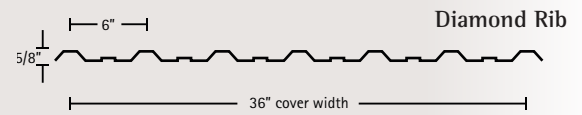

Black

Bright White

Tan

Profiles

Features and Benefits

- Peace of Mind - 40 year limited warranty
- Enhanced Curb Appeal - maintains consistent, attractive appearance over the long haul
- Increased Property Value - protects your investment
- Energy Efficient - reduces heating and cooling costs
- Environmentally-Friendly Choice - made from sustainable materials that are 100% recyclable
- Durable - high tensile steel provides increased protection from high winds
- Safety - Metal roofs will not spark and ignite into flames during a wildfire or lightning strike