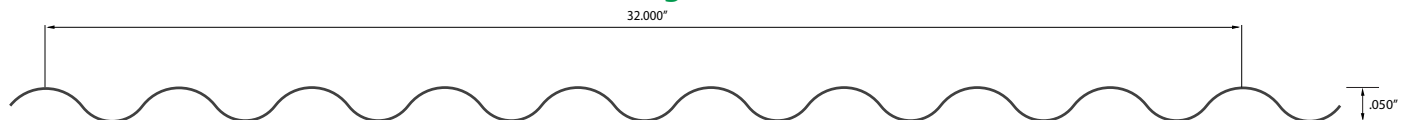

# CLASSIC COLOUR CHART

Choose from 4 textured colours, 19 classic colours, plus galvanized or galvalume (unpainted).

**Tuff Rib Profile**

**Diamond Rib Profile**

**Reverse Diamond Rib Profile**

**Corrugated Metal**

# CLASSIC COLOUR CHART

Please note actual colour may vary slightly from those shown below.

**Graphite Grey**  
29 ga \*9821

**Deep Grey**  
29 ga \*9999

**Ebony**  
29 ga \*9822

**Sepia Brown**  
29 ga \*9798