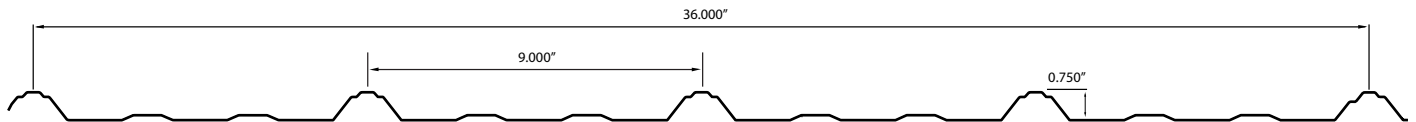

# CLASSIC COLOUR CHART

Choose from 4 textured colours, 19 classic colours, plus galvanized or galvalume (unpainted).

**Tuff Rib Profile**

**Diamond Rib Profile**

**Reverse Diamond Rib Profile**

**Corrugated Metal**

# CLASSIC COLOUR CHART

Please note actual colour may vary slightly from those shown below.

**Graphite Grey**  
29 ga \*9821

**Deep Grey**  
29 ga \*9999

**Ebony**  
29 ga \*9822

**Sepia Brown**  
29 ga \*9798