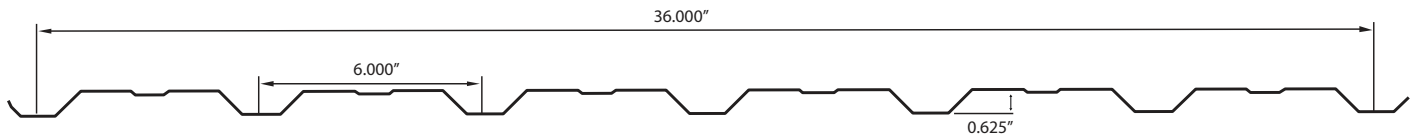

# CLASSIC COLOUR CHART

Choose from 4 textured colours, 19 classic colours, plus galvanized or galvalume (unpainted).

**Tuff Rib Profile**

**Diamond Rib Profile**

**Reverse Diamond Rib Profile**

**Corrugated Metal**

# CLASSIC COLOUR CHART

Please note actual colour may vary slightly from those shown below.

**Graphite Grey**  
29 ga \*9821

**Deep Grey**  
29 ga \*9999

**Ebony**  
29 ga \*9822

**Sepia Brown**  
29 ga \*9798