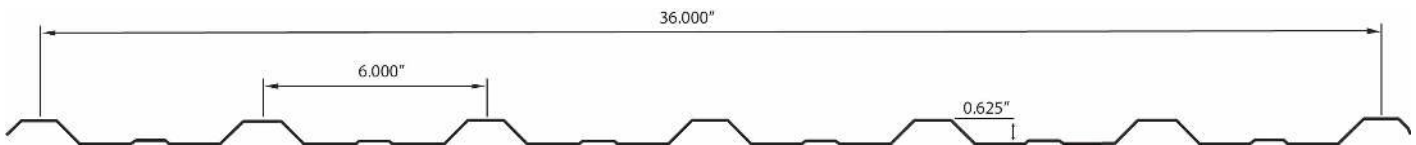

# CLASSIC COLOUR CHART

Choose from 4 textured colours, 19 classic colours, plus galvanized or galvalume (unpainted).

**Tuff Rib Profile**

**Diamond Rib Profile**

**Reverse Diamond Rib Profile**

**Corrugated Metal**

# CLASSIC COLOUR CHART

Please note actual colour may vary slightly from those shown below.

**Graphite Grey**  
29 ga \*9821

**Deep Grey**  
29 ga \*9999

**Ebony**  
29 ga \*9822

**Sepia Brown**  
29 ga \*9798